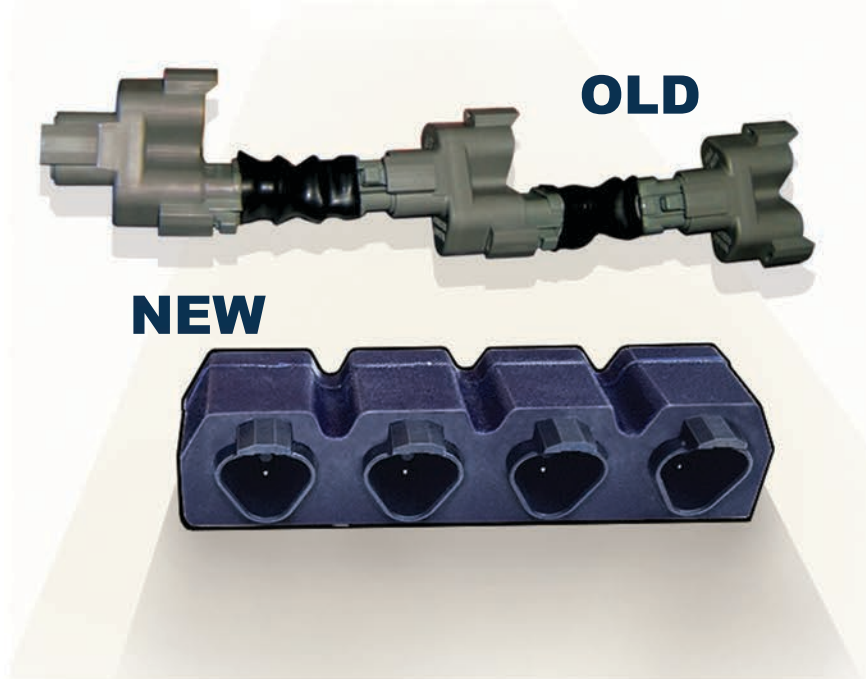

DTI Dragan Technologies Inc.

Industrial Electronics • Electronic Mining Devices • Distance/depth Measurements
Positioning • Guidance • Tracking • GPS • Lasers

Distribution Link

The DTI developed a simpler **Distribution Link**; the one piece design eliminates costly parts and production labour, equating to *Savings* for your project.

Connect your components with confidence with DTI's rugged and tough engineered design.

Features:

- **Rubber or Plastic Moulded Casing.**
  Distribution Links come in durable Rubber or Plastic waterproof casings.
- **Port Connections**
  Ports are reliable Destuch pin connectors offering secure connections and extra protection from the elements such as dust and water.
- **Port Availability**
  Distribution Link comes in 4 or 6 ports to suit your needs.

*Custom ports are available upon request.

DTI
Dragan Technologies Inc.

41 Omands Creek Blvd.
Winnipeg, Manitoba,
Canada, R2R 2V2

phone: (204) 775-2445

email: info@dticanada.com

For more Products and Information
Visit our website: dticanada.com